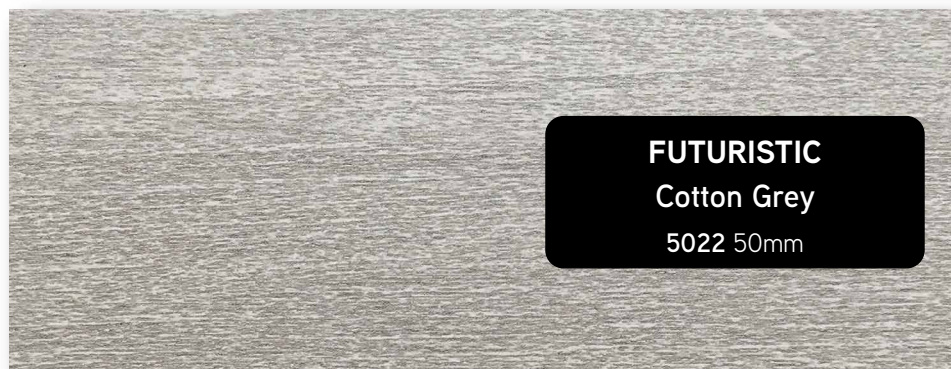

FUTURISTIC
Cotton Grey
5022 50mm