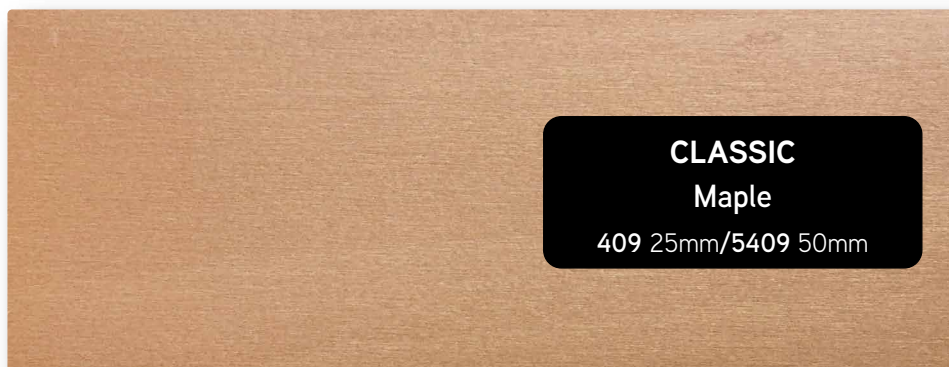

Wzornik lamel drewnianych 25/50mm CLASSIC/  
CLASSIC 25/50mm wooden venetian blinds collection

**CLASSIC**  
Natural

103 25mm/5103 50mm

**CLASSIC**  
Tiger Eye

403 25mm/5403 50mm

**CLASSIC**  
Maple

409 25mm/5409 50mm