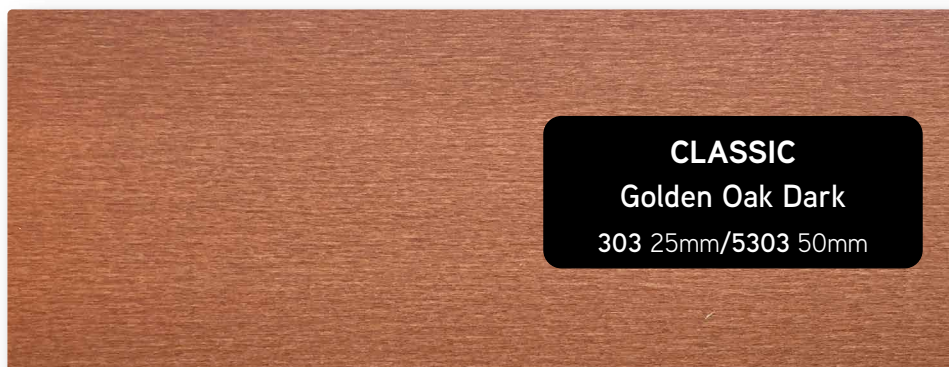

CLASSIC
Golden Oak Dark

303 25mm/5303 50mm