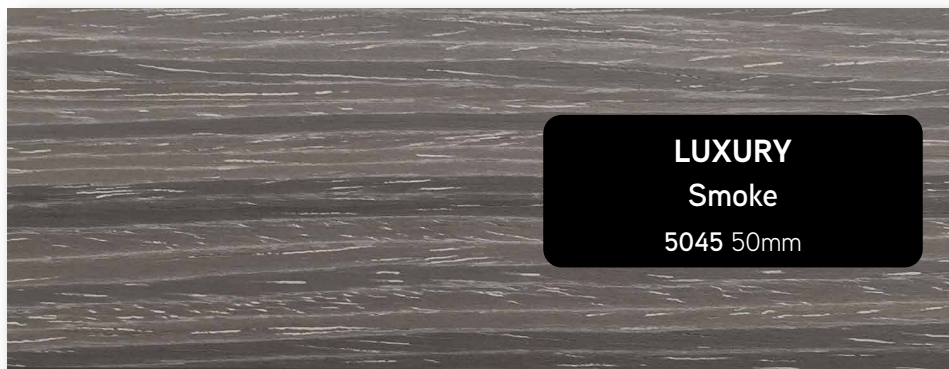

Wzornik lamel drewnianych 50mm LUXURY/
LUXURY 50mm wooden venetian blinds collection