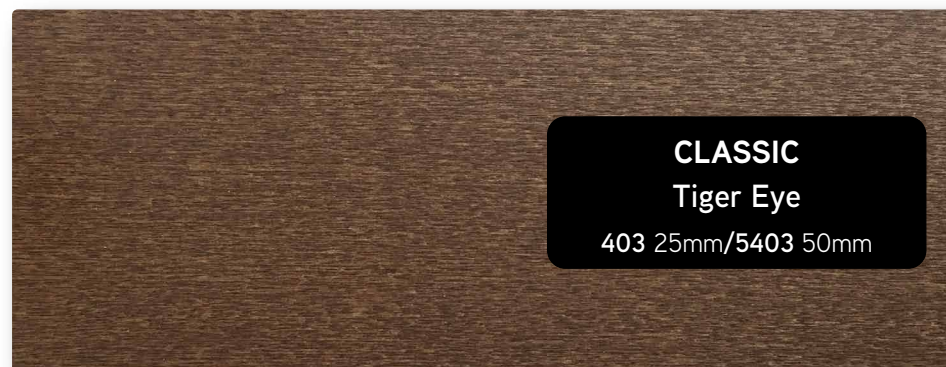

Wzornik lamel drewnianych 25/50mm CLASSIC/  
CLASSIC 25/50mm wooden venetian blinds collection

**CLASSIC**  
Natural

103 25mm/5103 50mm

**CLASSIC**  
Tiger Eye

403 25mm/5403 50mm

**CLASSIC**  
Maple

409 25mm/5409 50mm