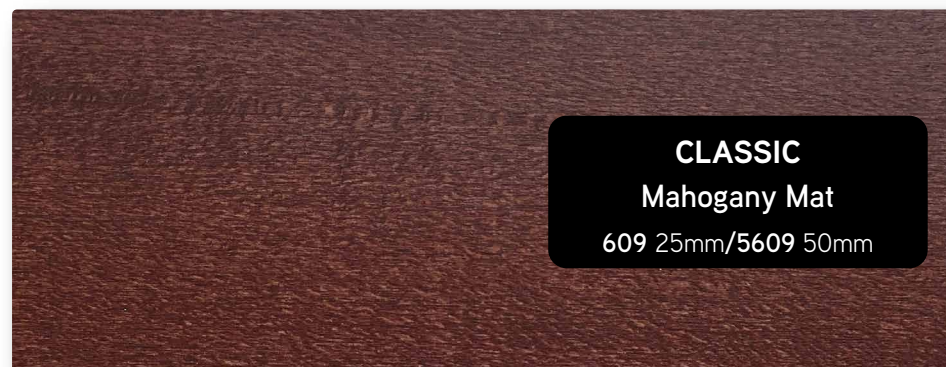

Wzornik lamel drewnianych 25/50mm CLASSIC/  
CLASSIC 25/50mm wooden venetian blinds collection

**CLASSIC**  
Natural

103 25mm/5103 50mm

**CLASSIC**  
Tiger Eye

403 25mm/5403 50mm

**CLASSIC**  
Maple

409 25mm/5409 50mm