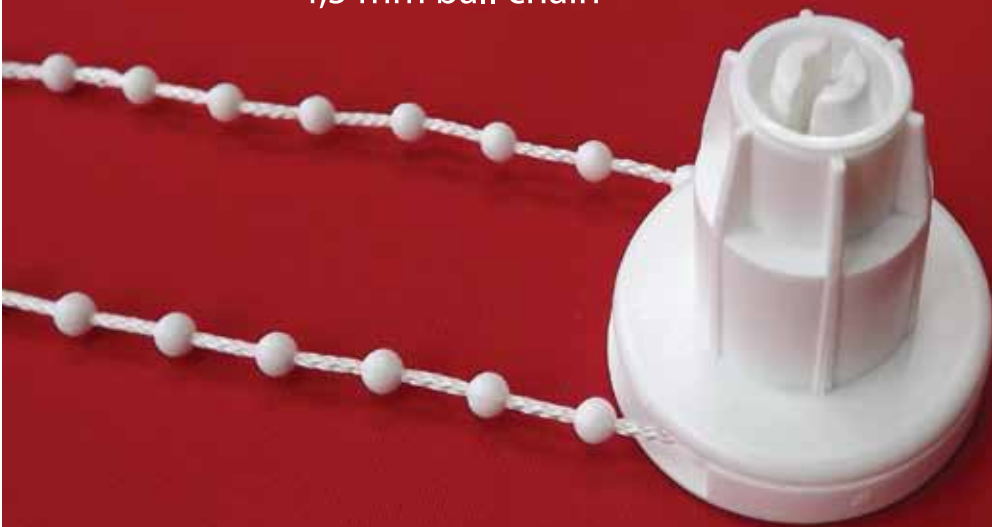

94-247 Łódź, ul. Solec 3/5
e-mail: biuro@tommark.pl
www.tommark.pl

“EXPERT” ROLLER BLISNDS

Blinds can be removed without loosening the screws thanks to the special blockade

Quick and simple instalation

4,5 mm ball chain

The maximum dimensions of blinds:
Width - 170 cm -
Height - 220 cm