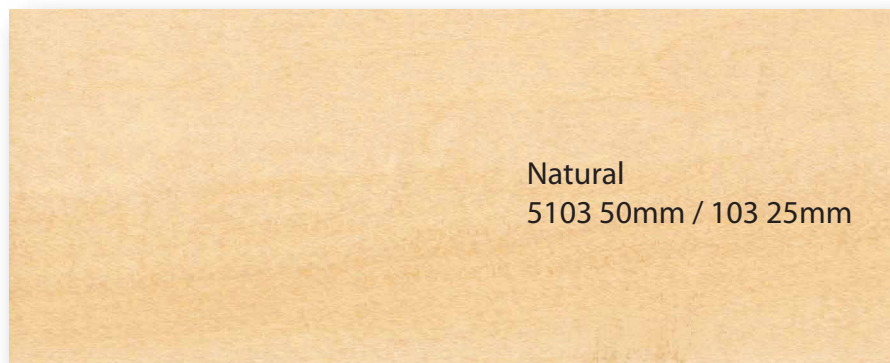

Wzornik lamel drewnianych 25mm i 50mm CLASSIC

**tom
mark**[®]

Wzornik lamel drewnianych 25mm i 50mm CLASSIC PLUS I

**tom
mark**[®]

Wzornik lamel drewnianych 25mm i 50mm CLASSIC PLUS II

**tom
mark**[®]

White
5009 50mm / 009 25mm

Light Blue
5809 50mm / 809 25mm

Black
5109 50mm / 109 25mm

Green
5909 50mm / 909 25mm

Smoke Grey
5709 50mm / 709 25mm

Wzornik lamel drewnianych 50mm ABACHI

**tom
mark**[®]

Beige
5007 50mm

Chocolate
5207 50mm