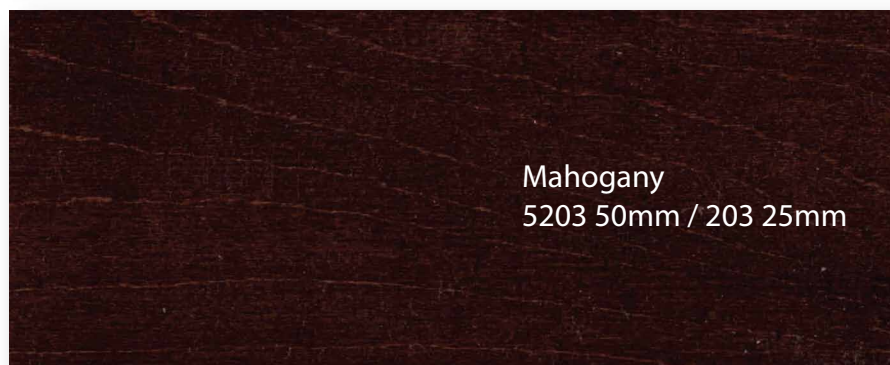

Wzornik lamel drewnianych 25mm i 50mm CLASSIC

**tom
mark**[®]

Wzornik lamel drewnianych 25mm i 50mm CLASSIC PLUS I

**tom
mark**[®]

Wzornik lamel drewnianych 25mm i 50mm CLASSIC PLUS II

**tom
mark**[®]

White
5009 50mm / 009 25mm

Light Blue
5809 50mm / 809 25mm

Black
5109 50mm / 109 25mm

Green
5909 50mm / 909 25mm

Smoke Grey
5709 50mm / 709 25mm

Wzornik lamel drewnianych 50mm ABACHI

**tom
mark**[®]

Beige
5007 50mm

Chocolate
5207 50mm