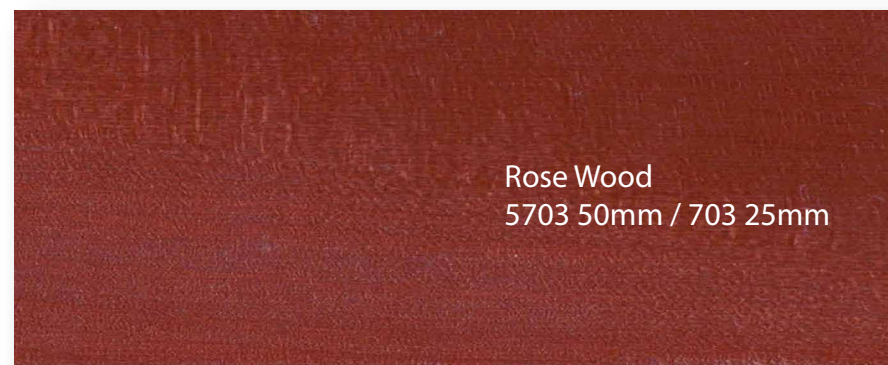

Wzornik lamel drewnianych 25mm i 50mm CLASSIC

**tom
mark**[®]

Wzornik lamel drewnianych 25mm i 50mm CLASSIC PLUS I

**tom
mark**[®]

Wzornik lamel drewnianych 25mm i 50mm CLASSIC PLUS II

**tom
mark**[®]

White
5009 50mm / 009 25mm

Light Blue
5809 50mm / 809 25mm

Black
5109 50mm / 109 25mm

Green
5909 50mm / 909 25mm

Smoke Grey
5709 50mm / 709 25mm

Wzornik lamel drewnianych 50mm ABACHI

**tom
mark**[®]

Beige
5007 50mm

Chocolate
5207 50mm