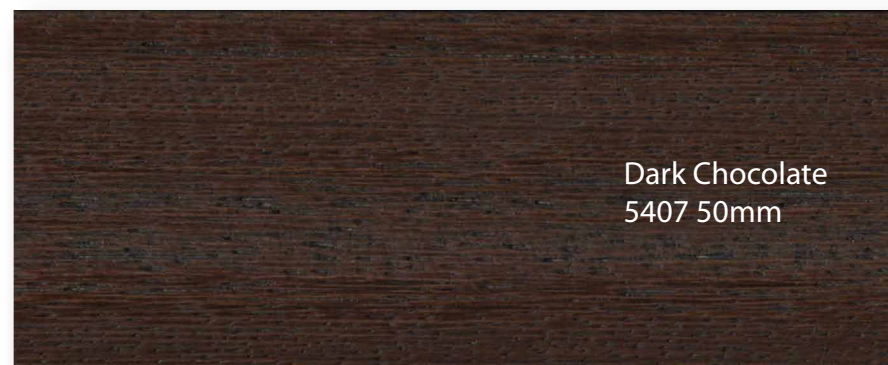

Dark Chocolate
5407 50mm