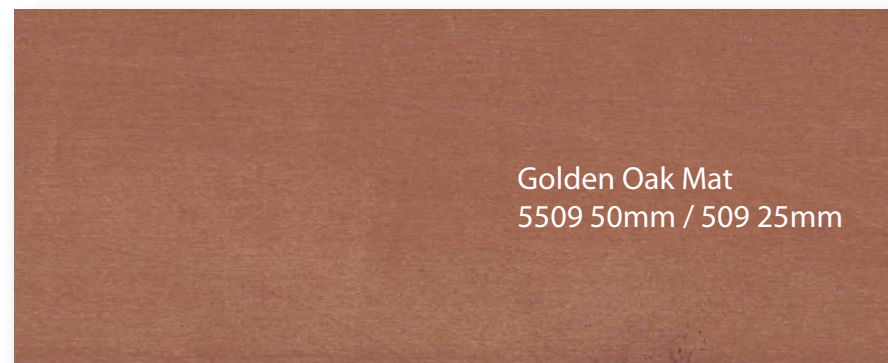

Wzornik lamel drewnianych 25mm i 50mm CLASSIC

**tom
mark**[®]

Wzornik lamel drewnianych 25mm i 50mm CLASSIC PLUS I

**tom
mark**[®]

Wzornik lamel drewnianych 25mm i 50mm CLASSIC PLUS II

**tom
mark**[®]

White
5009 50mm / 009 25mm

Light Blue
5809 50mm / 809 25mm

Black
5109 50mm / 109 25mm

Green
5909 50mm / 909 25mm

Smoke Grey
5709 50mm / 709 25mm

Wzornik lamel drewnianych 50mm ABACHI

**tom
mark**[®]

Beige
5007 50mm

Chocolate
5207 50mm