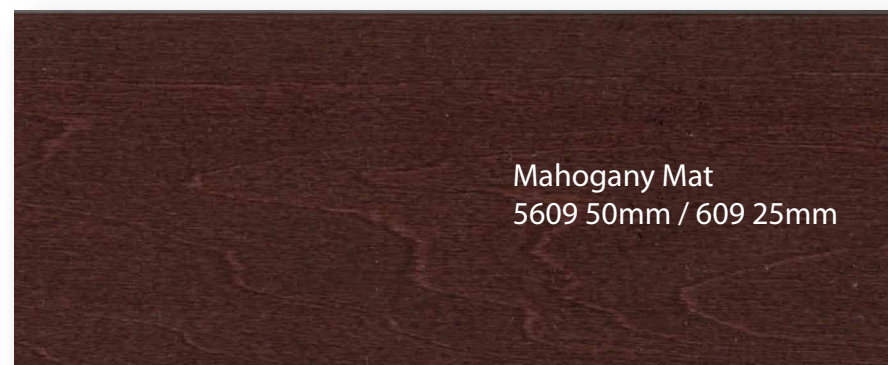

Wzornik lamel drewnianych 25mm i 50mm CLASSIC

**tom
mark**[®]

Wzornik lamel drewnianych 25mm i 50mm CLASSIC PLUS I

**tom
mark**[®]

Wzornik lamel drewnianych 25mm i 50mm CLASSIC PLUS II

**tom
mark**[®]

White
5009 50mm / 009 25mm

Light Blue
5809 50mm / 809 25mm

Black
5109 50mm / 109 25mm

Green
5909 50mm / 909 25mm

Smoke Grey
5709 50mm / 709 25mm

Wzornik lamel drewnianych 50mm ABACHI

**tom
mark**[®]

Beige
5007 50mm

Chocolate
5207 50mm