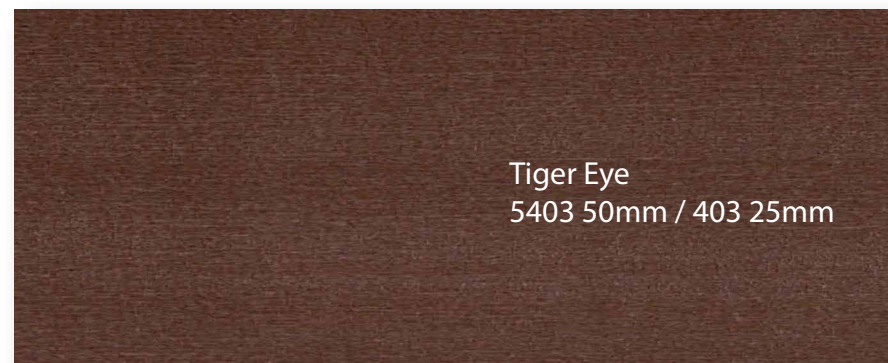

Wzornik lamel drewnianych 25mm i 50mm CLASSIC

**tom
mark**[®]

Wzornik lamel drewnianych 25mm i 50mm CLASSIC PLUS I

**tom
mark**[®]

Wzornik lamel drewnianych 25mm i 50mm CLASSIC PLUS II

**tom
mark**[®]

White
5009 50mm / 009 25mm

Light Blue
5809 50mm / 809 25mm

Black
5109 50mm / 109 25mm

Green
5909 50mm / 909 25mm

Smoke Grey
5709 50mm / 709 25mm

Wzornik lamel drewnianych 50mm ABACHI

**tom
mark**[®]

Beige
5007 50mm

Chocolate
5207 50mm