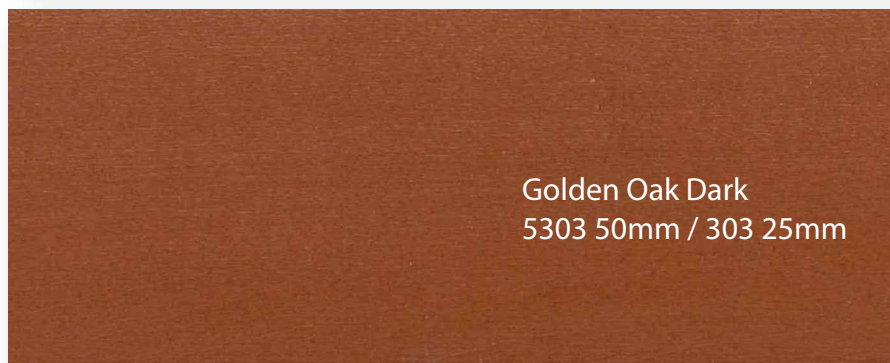

Wzornik lamel drewnianych 25mm i 50mm CLASSIC

**tom
mark**[®]

Wzornik lamel drewnianych 25mm i 50mm CLASSIC PLUS I

**tom
mark**[®]

Wzornik lamel drewnianych 25mm i 50mm CLASSIC PLUS II

**tom
mark**[®]

White
5009 50mm / 009 25mm

Light Blue
5809 50mm / 809 25mm

Black
5109 50mm / 109 25mm

Green
5909 50mm / 909 25mm

Smoke Grey
5709 50mm / 709 25mm

Wzornik lamel drewnianych 50mm ABACHI

**tom
mark**[®]

Beige
5007 50mm

Chocolate
5207 50mm