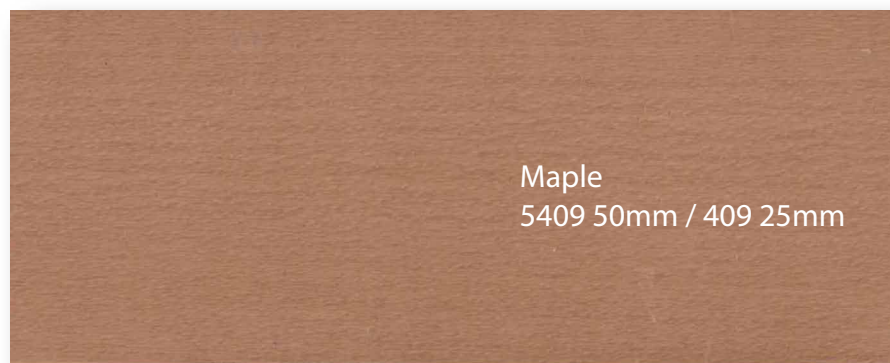

Wzornik lamel drewnianych 25mm i 50mm CLASSIC

**tom
mark**[®]

Wzornik lamel drewnianych 25mm i 50mm CLASSIC PLUS I

**tom
mark**[®]

Wzornik lamel drewnianych 25mm i 50mm CLASSIC PLUS II

**tom
mark**[®]

White
5009 50mm / 009 25mm

Light Blue
5809 50mm / 809 25mm

Black
5109 50mm / 109 25mm

Green
5909 50mm / 909 25mm

Smoke Grey
5709 50mm / 709 25mm

Wzornik lamel drewnianych 50mm ABACHI

**tom
mark**[®]

Beige
5007 50mm

Chocolate
5207 50mm